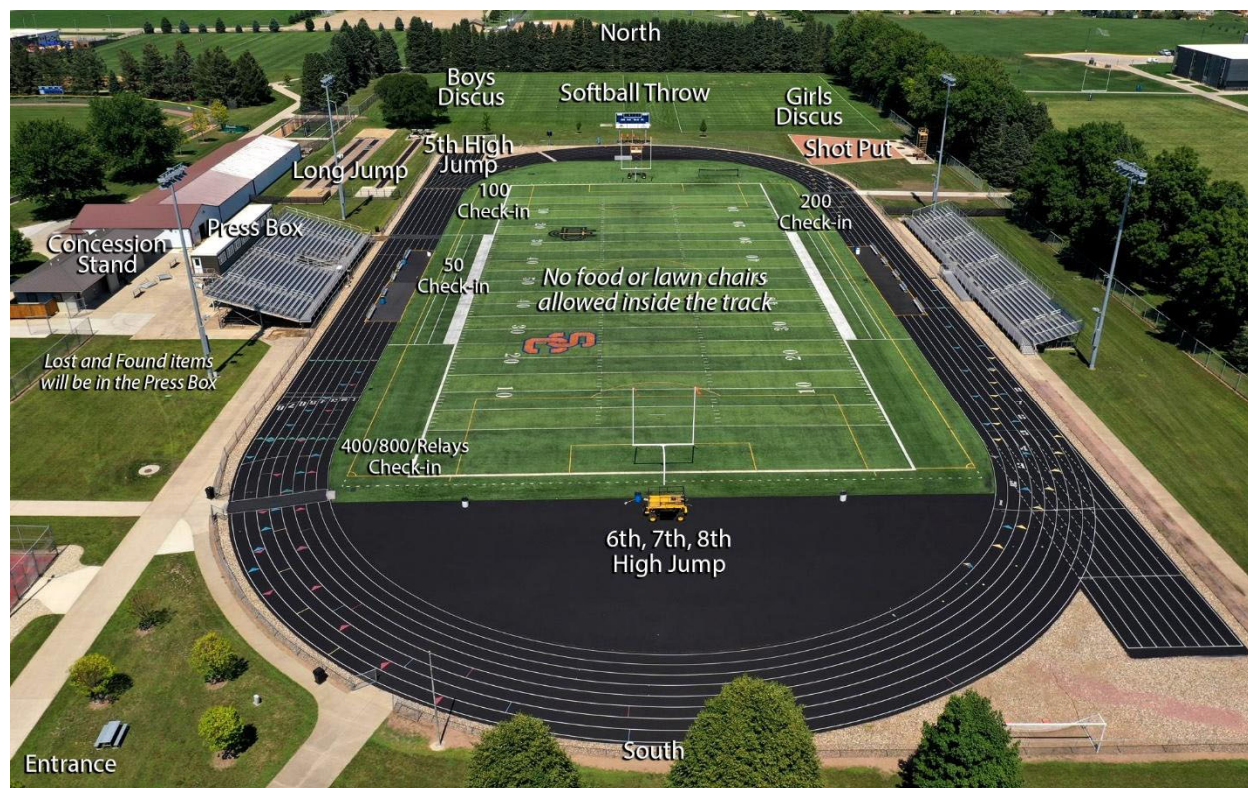

WELCOME TO THE TRAILBLAZER INVITATIONAL GRADE SCHOOL TRACK MEET

TRAILBLAZERS

SIoux CENTER CHRISTIAN SCHOOL

Class A Teams Participating:

Hull Christian
Hull Protestant
Orange City Christian
Rock Valley Christian
Sioux Center Christian
Sioux Falls Christian (6th only)
Southwest Christian

Class B Teams Participating:

Hills Christian
Inwood Christian
Ireton Christian
Missouri Valley Christian
NW Iowa Protestant
Sanborn Christian
Sheldon Christian
Worthington Christian

Location: Sioux Center's Open Space Park football field and track, 7th Street NE,
between the All Seasons Center pool and ASB Sports Complex

The **concession stand** will be serving pulled pork sandwiches, Pizza Ranch pizza slices, hot dogs, popcorn, homemade bars, chips, fruit, candy, freeze pops, Bubbl'r, Gatorade, pop, and water. The stand is run by First CRC of Sioux Center and all proceeds benefit their Christian education fund.

TRAILBLAZER GRADE SCHOOL TRACK MEET - May 13, 2026

APPROXIMATE SCHEDULE of EVENTS

Class A

10:15 Field Events:

Long Jump

- 8th boys then girls (NE long jump pit)
- 7th boys then girls (SE long jump pit)
- 6th boys then girls (NW long jump pit)
- 5th boys then girls (SW long jump pit)